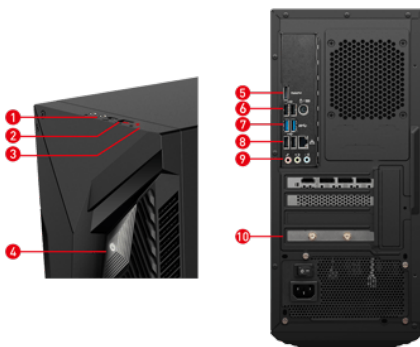

## PATH TO THE FUTURE

MAG Codex 6 series gaming desktop is designed for entry gamers, features Intel processor and the latest NVIDIA RTX series graphics card, providing the best gaming experience. Exclusive thermal solution with the best air cooling, promise the longer system.

## SELLING POINTS

- Windows 11 Home/Windows 11 Pro
- Up to Intel® Core™ i7 processor 14700F
- Up to MSI GeForce RTX™ 4070 SUPER graphics card (AI accelerator)
- AI Gaming Desktop - AI-driven enhancements in cooling, gaming, and game streaming
- MSI AI Engine adjusts various system settings automatically to best fit your needs
- Frozr AI Cooling - Optimizes airflow by adjusting fan speeds with AI algorithms
- Silent Storm Cooling 2 - Optimizes airflow by separating chamber
- Supports DDR5 memory with heatsink.
- M.2 SSD - Up to 3300MB/s transmission speed, load your games in seconds
- Easy to upgrade - designed to upgrade your components with an ease.
- Mystic Light RGB LED design to customize your Gaming PC
- See-through side panel, choose your personal style
- USB Type C with reversible design
- NVIDIA Studio - validated for creators; preinstalled with Studio Drivers and exclusive tools